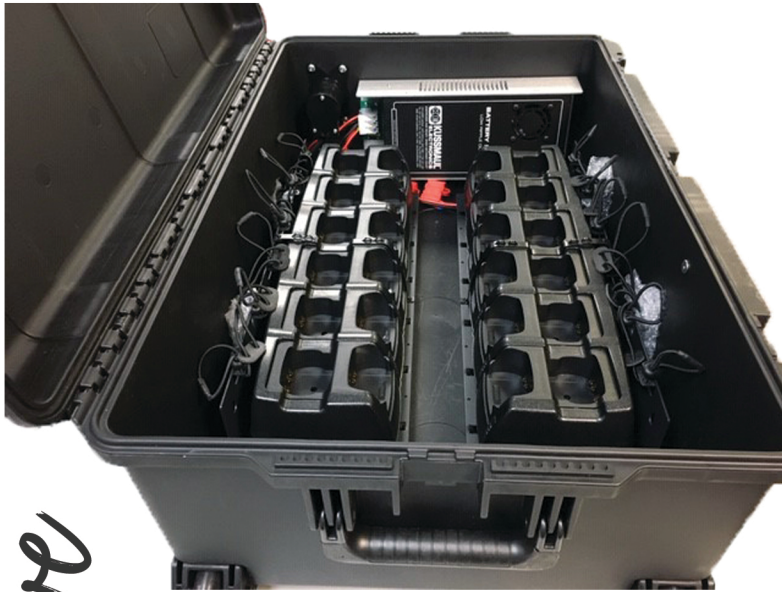

POWER on the move

AC or DC auto switching power supply + NATO receptacle (optional).

Mobile Power Solutions For Two-Way Radios

Portable charging station for 12 or 24 radios.

- Rugged, wheeled Pelican 1650 enclosure.
- Includes adjustable tie-down straps to secure battery / radio while charging.
- Compatible with Li-Ion / LiPo / NiMH / NiCd batteries.
- Available for Motorola, Kenwood, L3Harris, Icom, Tait, and BK Technologies radios (models may be mixed).
- For complete specifications, visit www.powerproducts.com or scan the QR code.