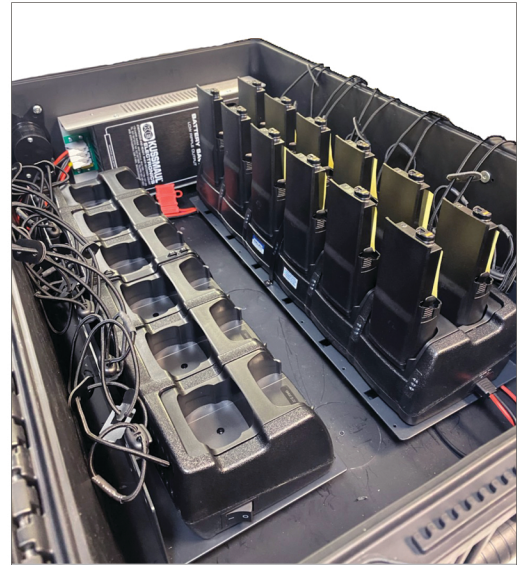

POWER on the move

AC or DC auto switching power supply + NATO receptacle (optional).

Mobile Power Solutions For Two-Way Radios

Portable charging station for 12 or 24 radios.

- Rugged, wheeled Pelican 1650 enclosure.
- Includes adjustable tie-down straps to secure battery / radio while charging.
- Compatible with Li-Ion / LiPo / NiMH / NiCd batteries.
- Available for Motorola, Kenwood, L3Harris, Icom, Tait, and BK Technologies radios (models may be mixed).
- For complete specifications, visit www.powerproducts.com or scan the QR code.